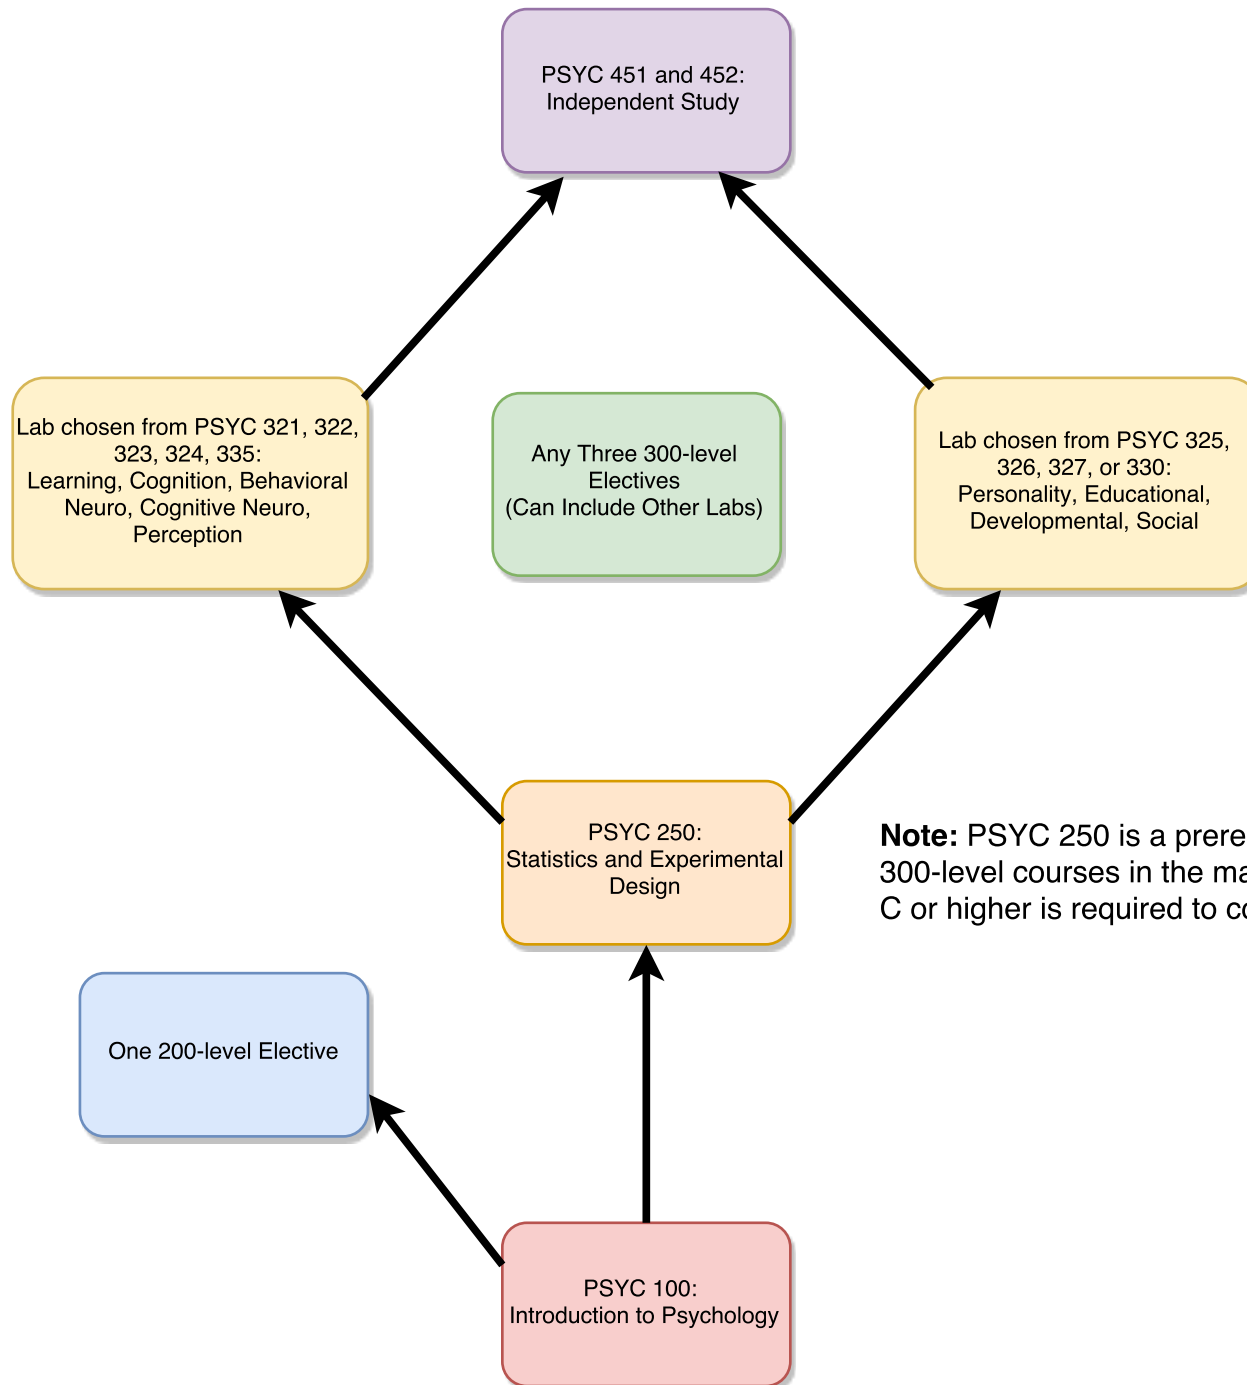

# The College of Wooster Psychology Major

**Note:** PSYC 250 is a prerequisite to most 300-level courses in the major. A grade of C or higher is required to continue in the major.